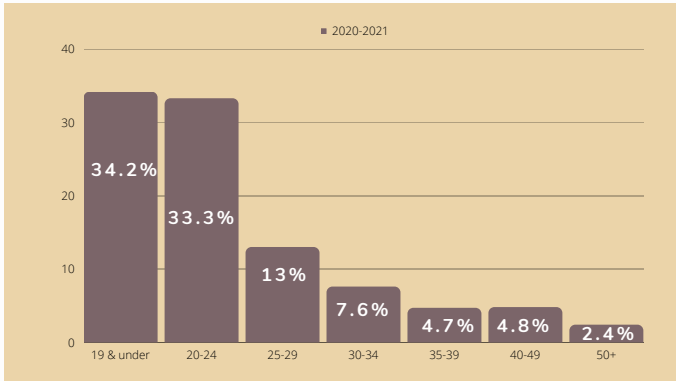

At-A-Glance

2022

Student Enrollment

Enrollment 2021-2022
Student Count: 13,808

Student Demographics: Age

Student Demographics: Gender

Degrees and Certificates Awarded

	2016-2017	2017-2018	2018-2019	2019-2020	2020-2021	2021-2022
ADT	220	290	381	507	615	604
AA/AS	821	1,452	1,207	1,263	1,485	1,542
Certificates*	356	454	614	534	403	482
Total	1,397	2,196	2,202	2,304	2,503	2,628

*Includes Local and State Chancellor's Office approved certificate awards

Academic and Certificate Programs

Associate Degree Programs	Associate Degree for Transfer	Certificate Programs
42	25	34

College Economic Impact