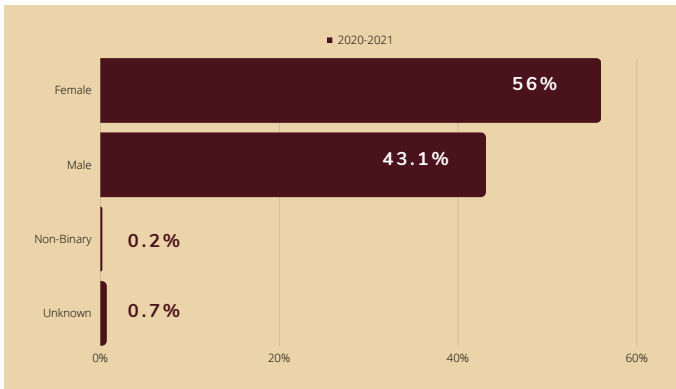

At-A-Glance

2022

Student Enrollment

Enrollment 2021-2022
Student Count: 13,808

Student Demographics: Age

Student Demographics: Gender

Degrees and Certificates Awarded

	2016-2017	2017-2018	2018-2019	2019-2020	2020-2021	2021-2022
ADT	220	290	381	507	615	604
AA/AS	821	1,452	1,207	1,263	1,485	1,542
Certificates*	356	454	614	534	403	482
Total	1,397	2,196	2,202	2,304	2,503	2,628