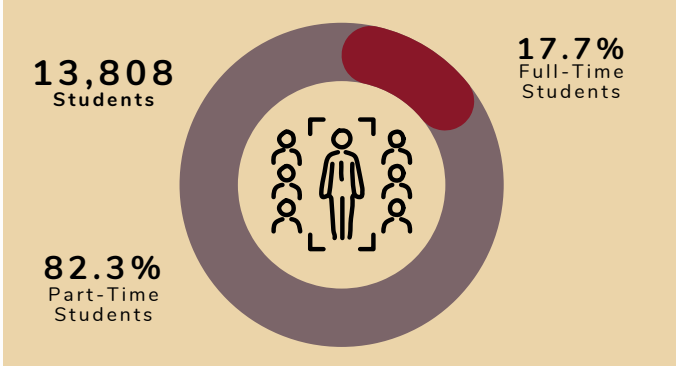

At-A-Glance

2022

Student Enrollment

Enrollment 2021-2022
Student Count: 13,808

Student Demographics: Age

Student Demographics: Gender

Degrees and Certificates Awarded

	2016-2017	2017-2018	2018-2019	2019-2020	2020-2021	2021-2022
ADT	220	290	381	507	615	604
AA/AS	821	1,452	1,207	1,263	1,485	1,542
Certificates*	356	454	614	534	403	482
Total	1,397	2,196	2,202	2,304	2,503	2,628

Student Demographics: Ethnicity